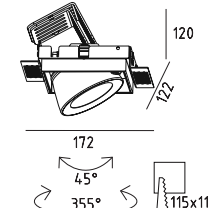

art.DL0371
2x13W 2x1300lm
 Citizen COB 350mA
 3000K*

GRILL.18X2

art.DL0372
2x18W 2x1800lm
 Citizen COB 500mA
 3000K*

GRILL.26X2

art.DL0373
2x26W 2x2600lm
 Citizen COB 700mA
 3000K*

GRILL.33X2

art.DL0352
2x33W 2x3300lm
 Citizen COB 700mA
 3000K*