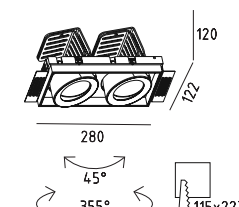

GRILL.13X2

art.DL0533
2x13W 2x1300lm
Citizen COB 350mA
3000K*

GRILL.18X2

art.DL0534
2x18W 2x1800lm
Citizen COB 500mA
3000K*