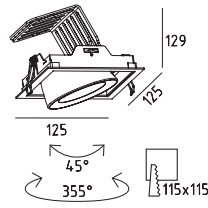

GRILL.26

art.DL0370
26W 2600lm
Citizen COB 700mA
3000K*

GRILL.33

art.DL0349
33W 3300lm
Citizen COB 700mA
3000K*