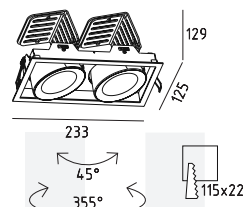

GRILL.26X2

art.DL0373
2x26W 2x2600lm
Citizen COB 700mA
3000K*

GRILL.33X2

art.DL0352
2x33W 2x3300lm
Citizen COB 700mA
3000K*