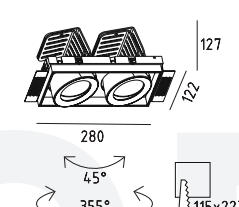

art.DL0532
33W 3300lm
 Citizen COB 700mA
 3000K*

GRILL.13X2

art.DL0533
2x13W 2x1300lm
 Citizen COB 350mA
 3000K*

GRILL.18X2

art.DL0534
2x18W 2x1800lm
 Citizen COB 500mA
 3000K*

GRILL.26X2

art.DL0535
2x26W 2x2600lm
 Citizen COB 700mA
 3000K*